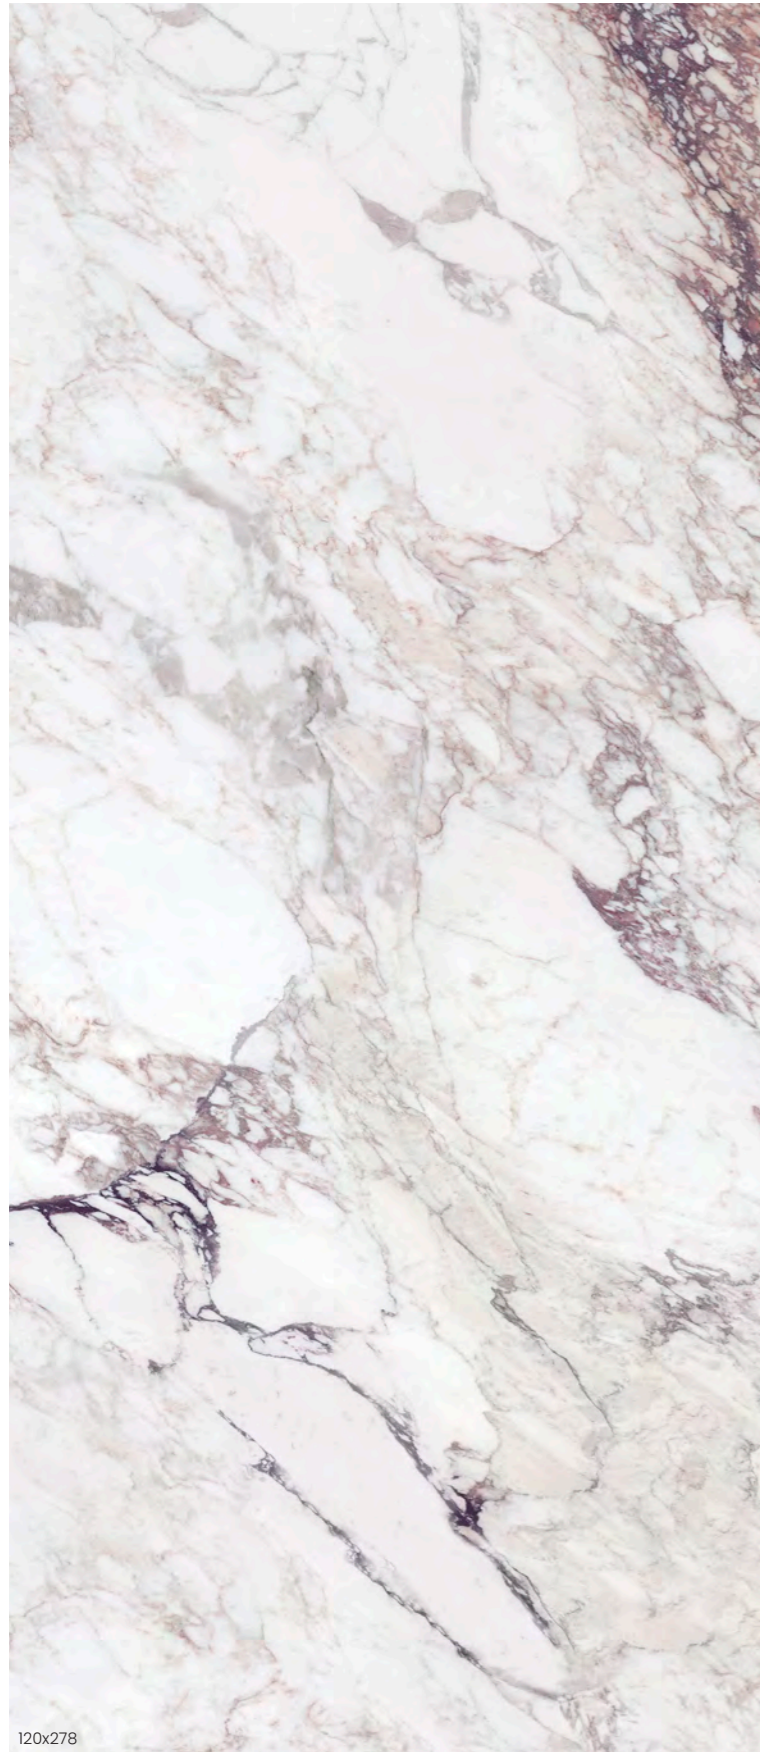

CALACATTA PINK

Formato Size	Codice Code	Codice prezzo Code price
278x120 Glossy 48"x110"	CESPN120013	413
120x120 Glossy 48"x48"	CESPN120004	66
60x120 Glossy 24"x48"	CESPN060004	65

Le lastre 120x278 sono state sviluppate con continuità grafica per favorire maggiori possibilità progettuali, tuttavia eventuali piccoli disallineamenti di continuità tra grafiche diverse sono da considerarsi una caratteristica intrinseca di questo prodotto.

The 120x278 slabs have been developed with graphic continuity to facilitate greater design possibilities, however, any minor misalignment of continuity between different graphics should be considered an intrinsic feature of this product.